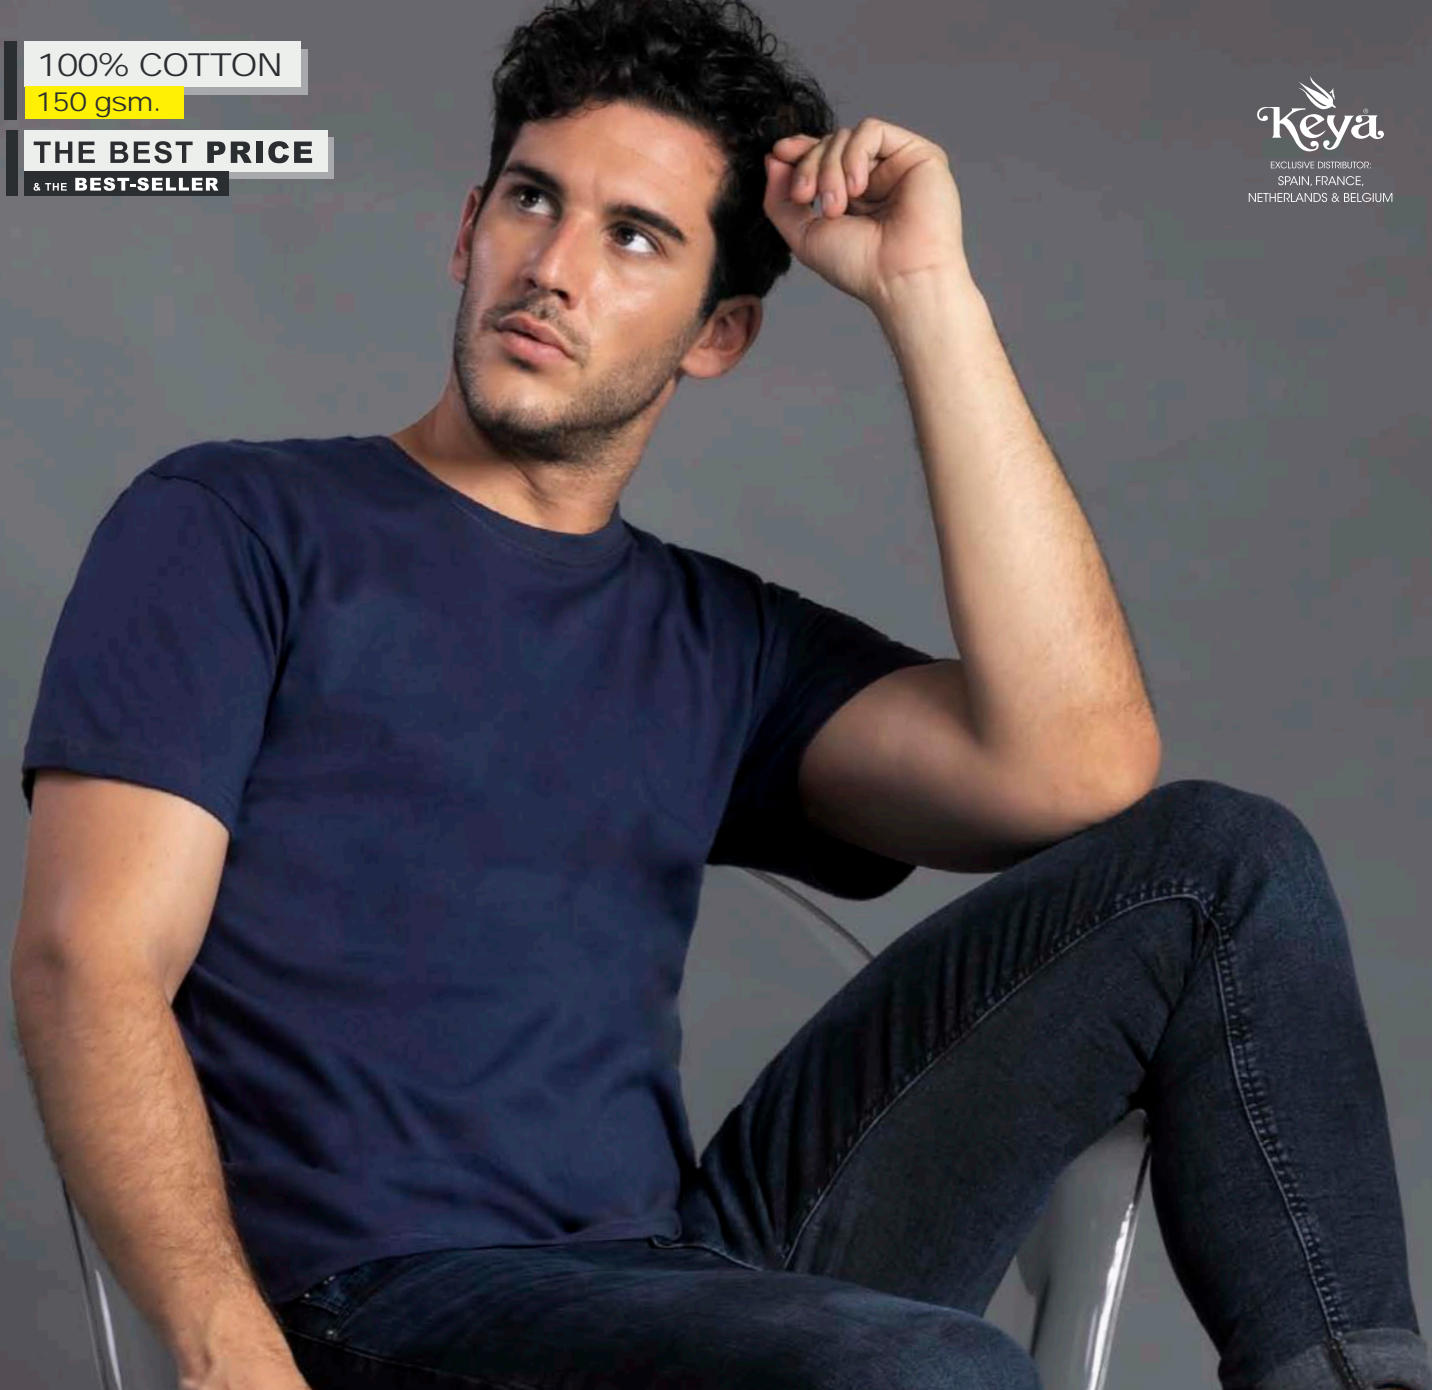

100% COTTON

150 gsm.

THE BEST PRICE

& THE **BEST-SELLER**

Keya

EXCLUSIVE DISTRIBUTOR:
SPAIN, FRANCE,
NETHERLANDS & BELGIUM

MC150
5857

Camiseta Adulto Color "keya". 100% Algodón Ring Spun, Single Jersey 150 g/ m2.

T-Shirt Adulto Cór "keya". 100% Algodão Ring Spun, Single Jersey 150 g/ m2.

S, M, L, XL, XXL, 3XL 100 / 10

Print Code: F(6), N(8), O, P

MC150

5856

Camiseta Adulto Blanca "keya". 100% Algodón Ring Spun, Single Jersey 150 g/ m2.

T-Shirt Adulto Branca "keya". 100% Algodão Ring Spun, Single Jersey 150 g/ m2.

S, M, L, XL, XXL, 3XL 100 / 10

Print Code: F(6), N(8), M, O, P