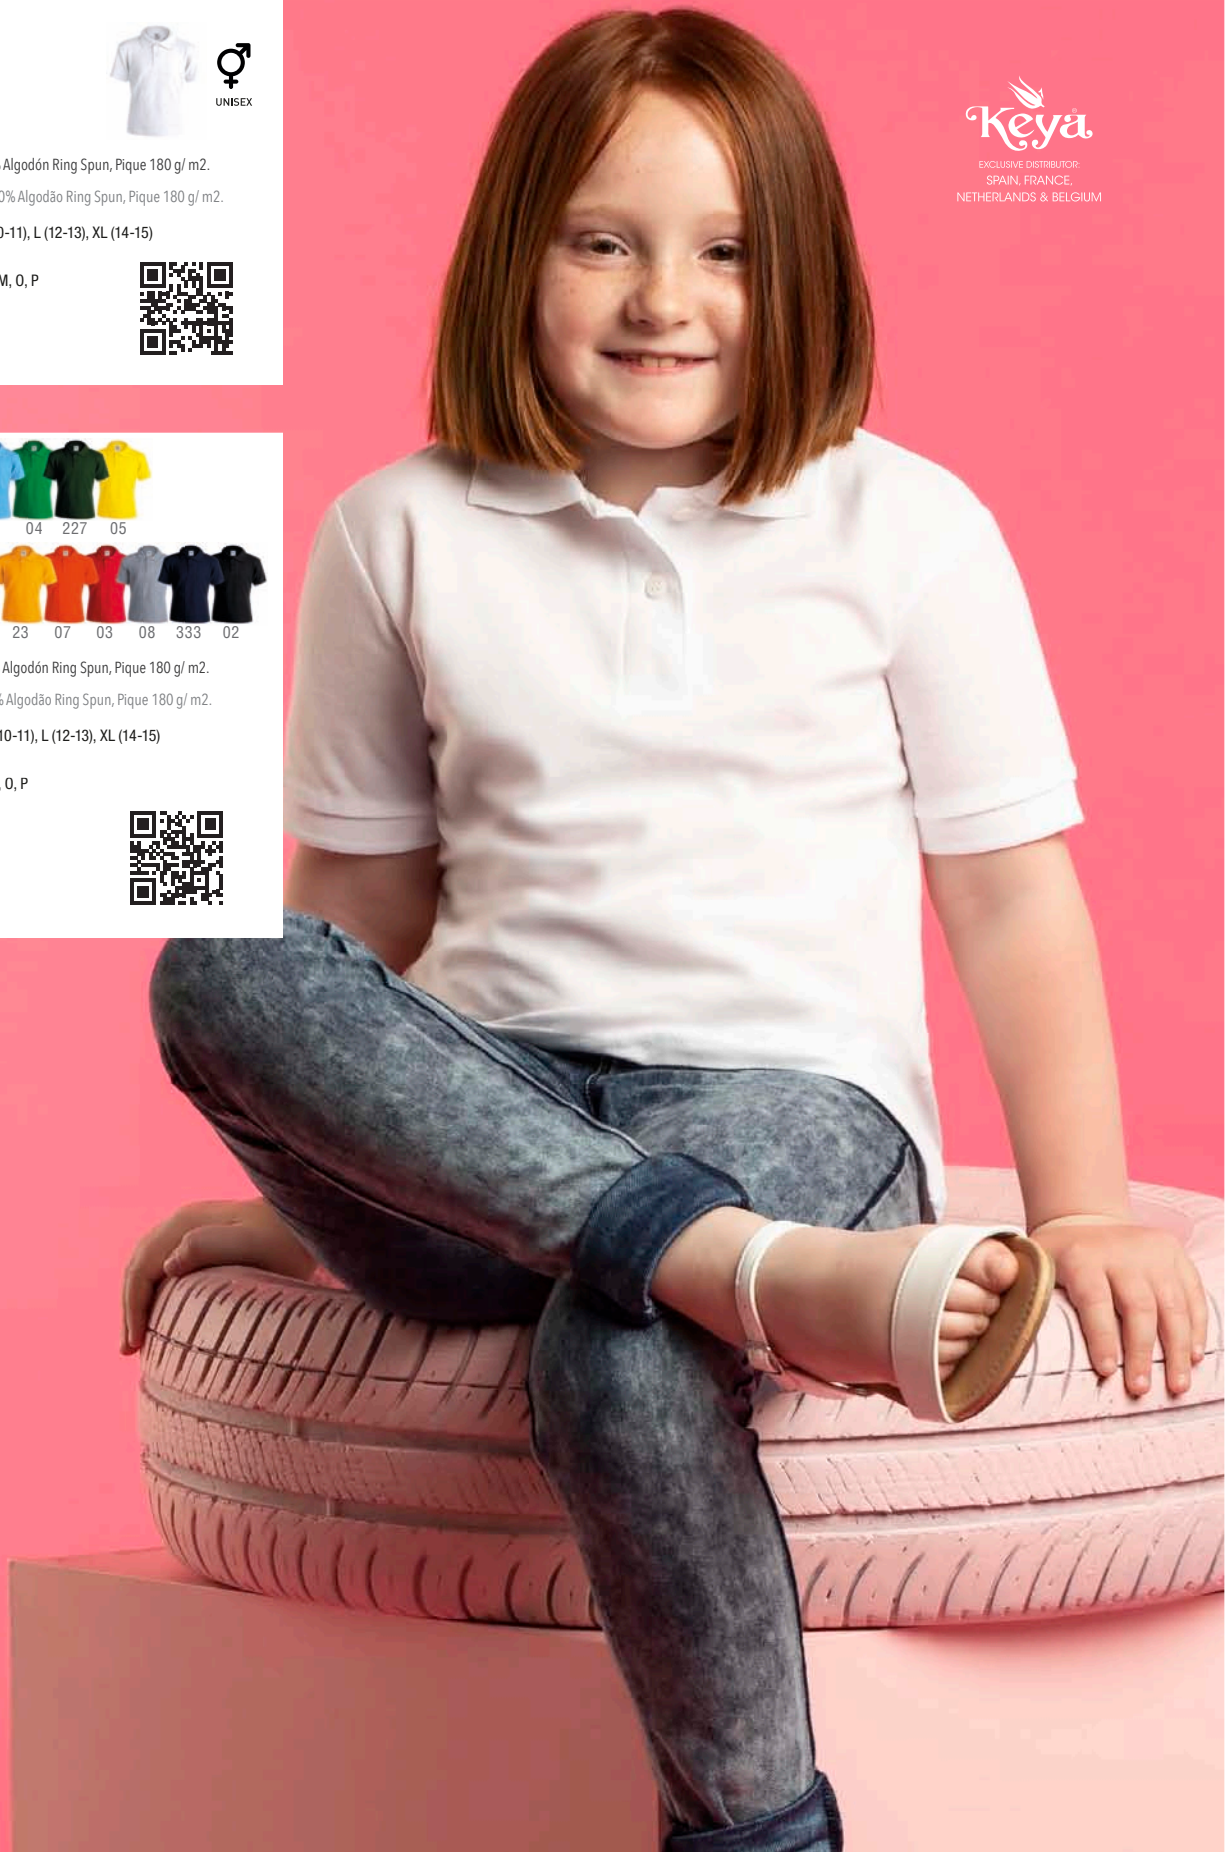

YPS180

5875

Polo Niño Blanco "keya". 100% Algodón Ring Spun, Pique 180 g/ m2.

Polo Criança Branco "keya". 100% Algodão Ring Spun, Pique 180 g/ m2.

XS (5-6), S (7-8), M (10-11), L (12-13), XL (14-15)

50 / 10

Print Code: F(6), N(8), M, O, P

YPS180

5876

Polo Niño Color "keya". 100% Algodón Ring Spun, Pique 180 g/ m2.

Polo Criança Cór "keya". 100% Algodão Ring Spun, Pique 180 g/ m2.

XS (5-6), S (7-8), M (10-11), L (12-13), XL (14-15)

50 / 10

Print Code: F(6), N(8), O, P

Keya

EXCLUSIVE DISTRIBUTOR:
SPAIN, FRANCE,
NETHERLANDS & BELGIUM