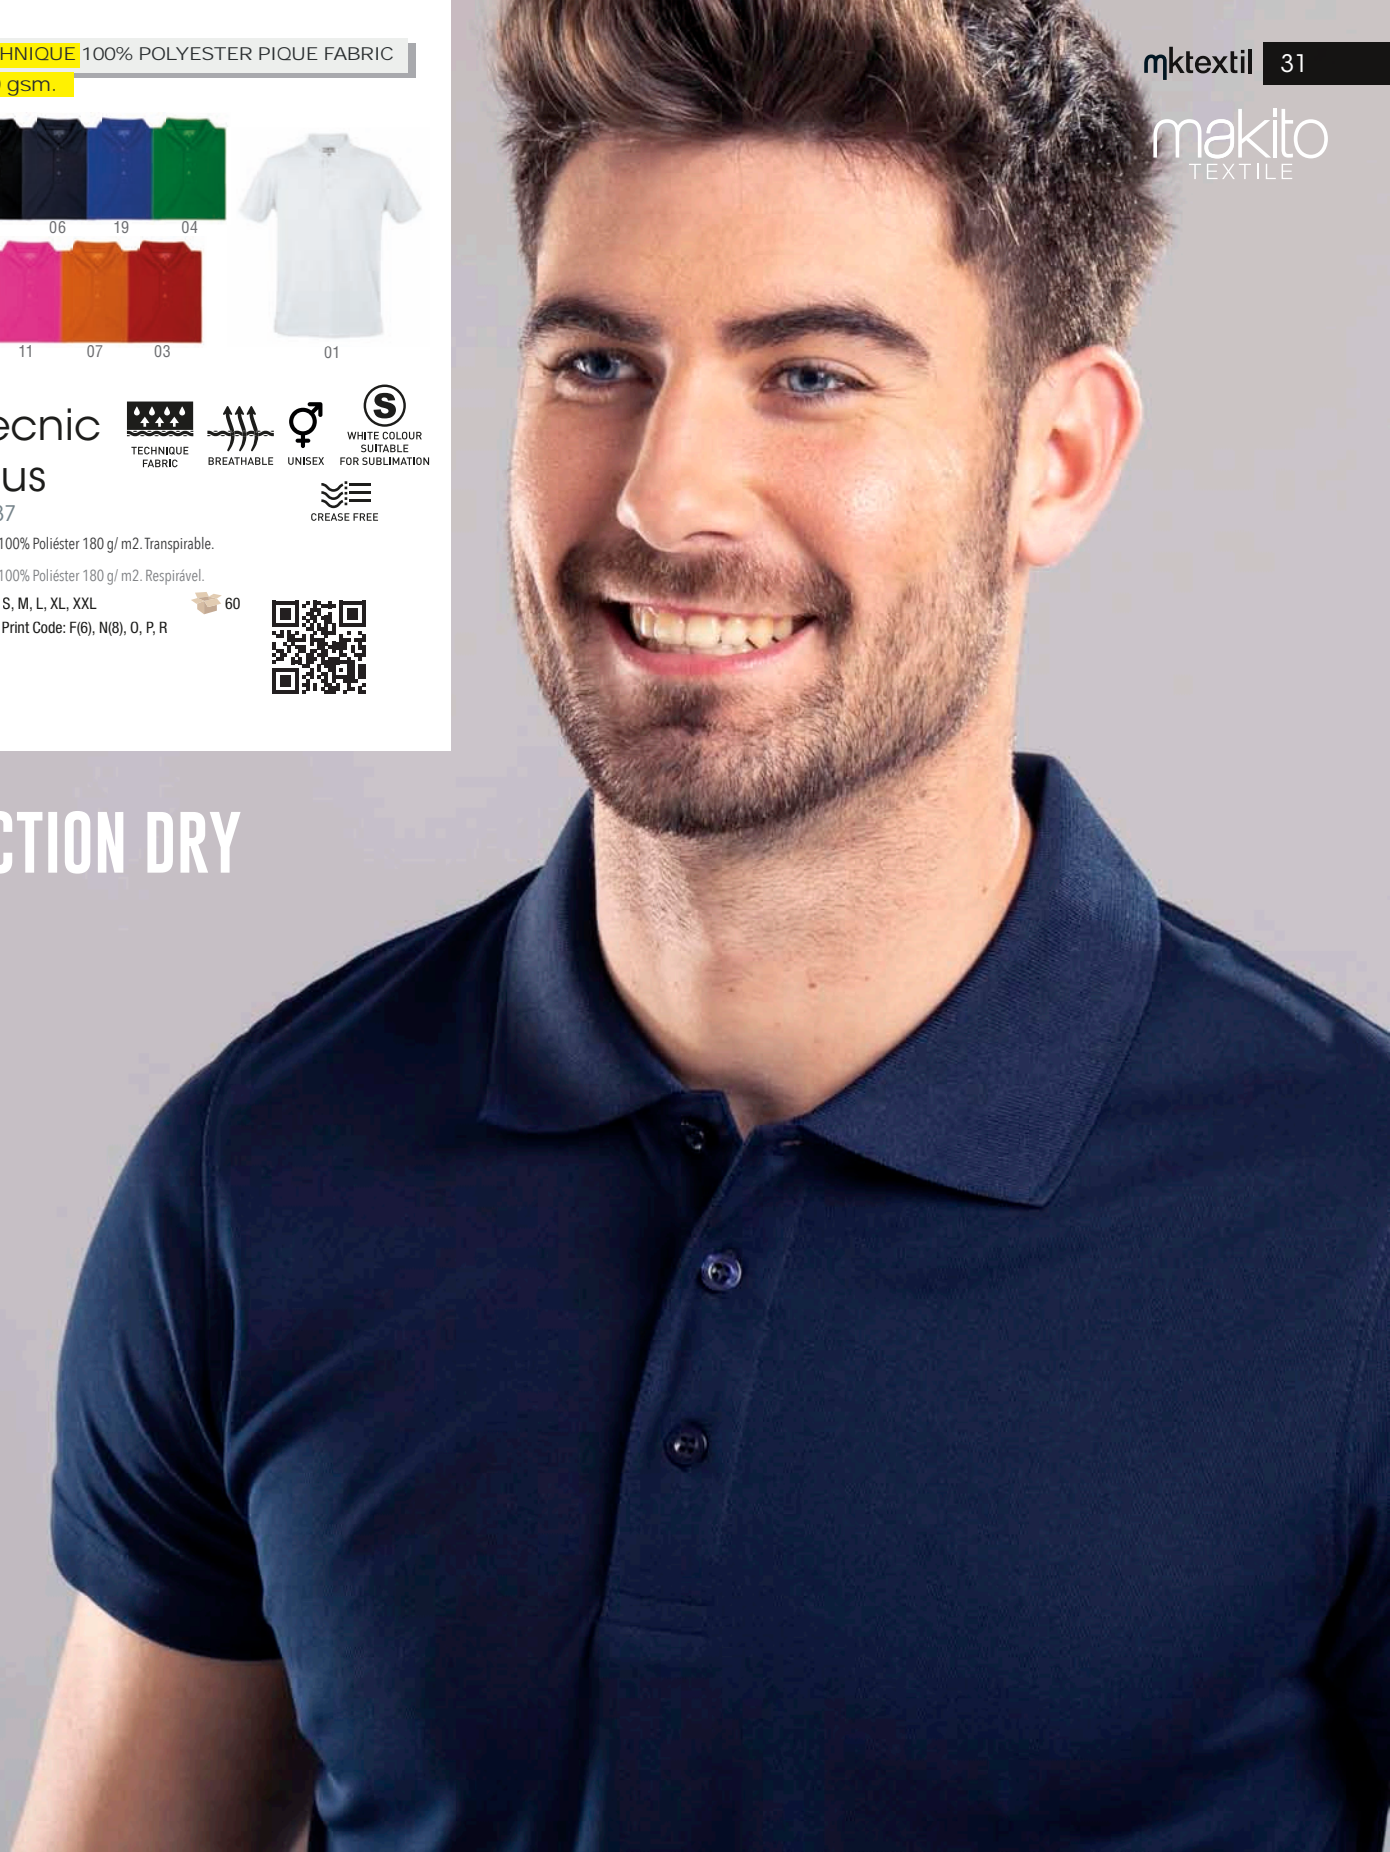

Tecnic
Plus

4187

TECHNIQUE
FABRIC

BREATHABLE

UNISEX

WHITE COLOUR
SUITABLE
FOR SUBLIMATION

CREASE FREE

Polo. 100% Poliéster 180 g/ m2. Transpirable.

Polo. 100% Poliéster 180 g/ m2. Respirável.

S, M, L, XL, XXL

60

Print Code: F(6), N(8), O, P, R

#ACTION DRY