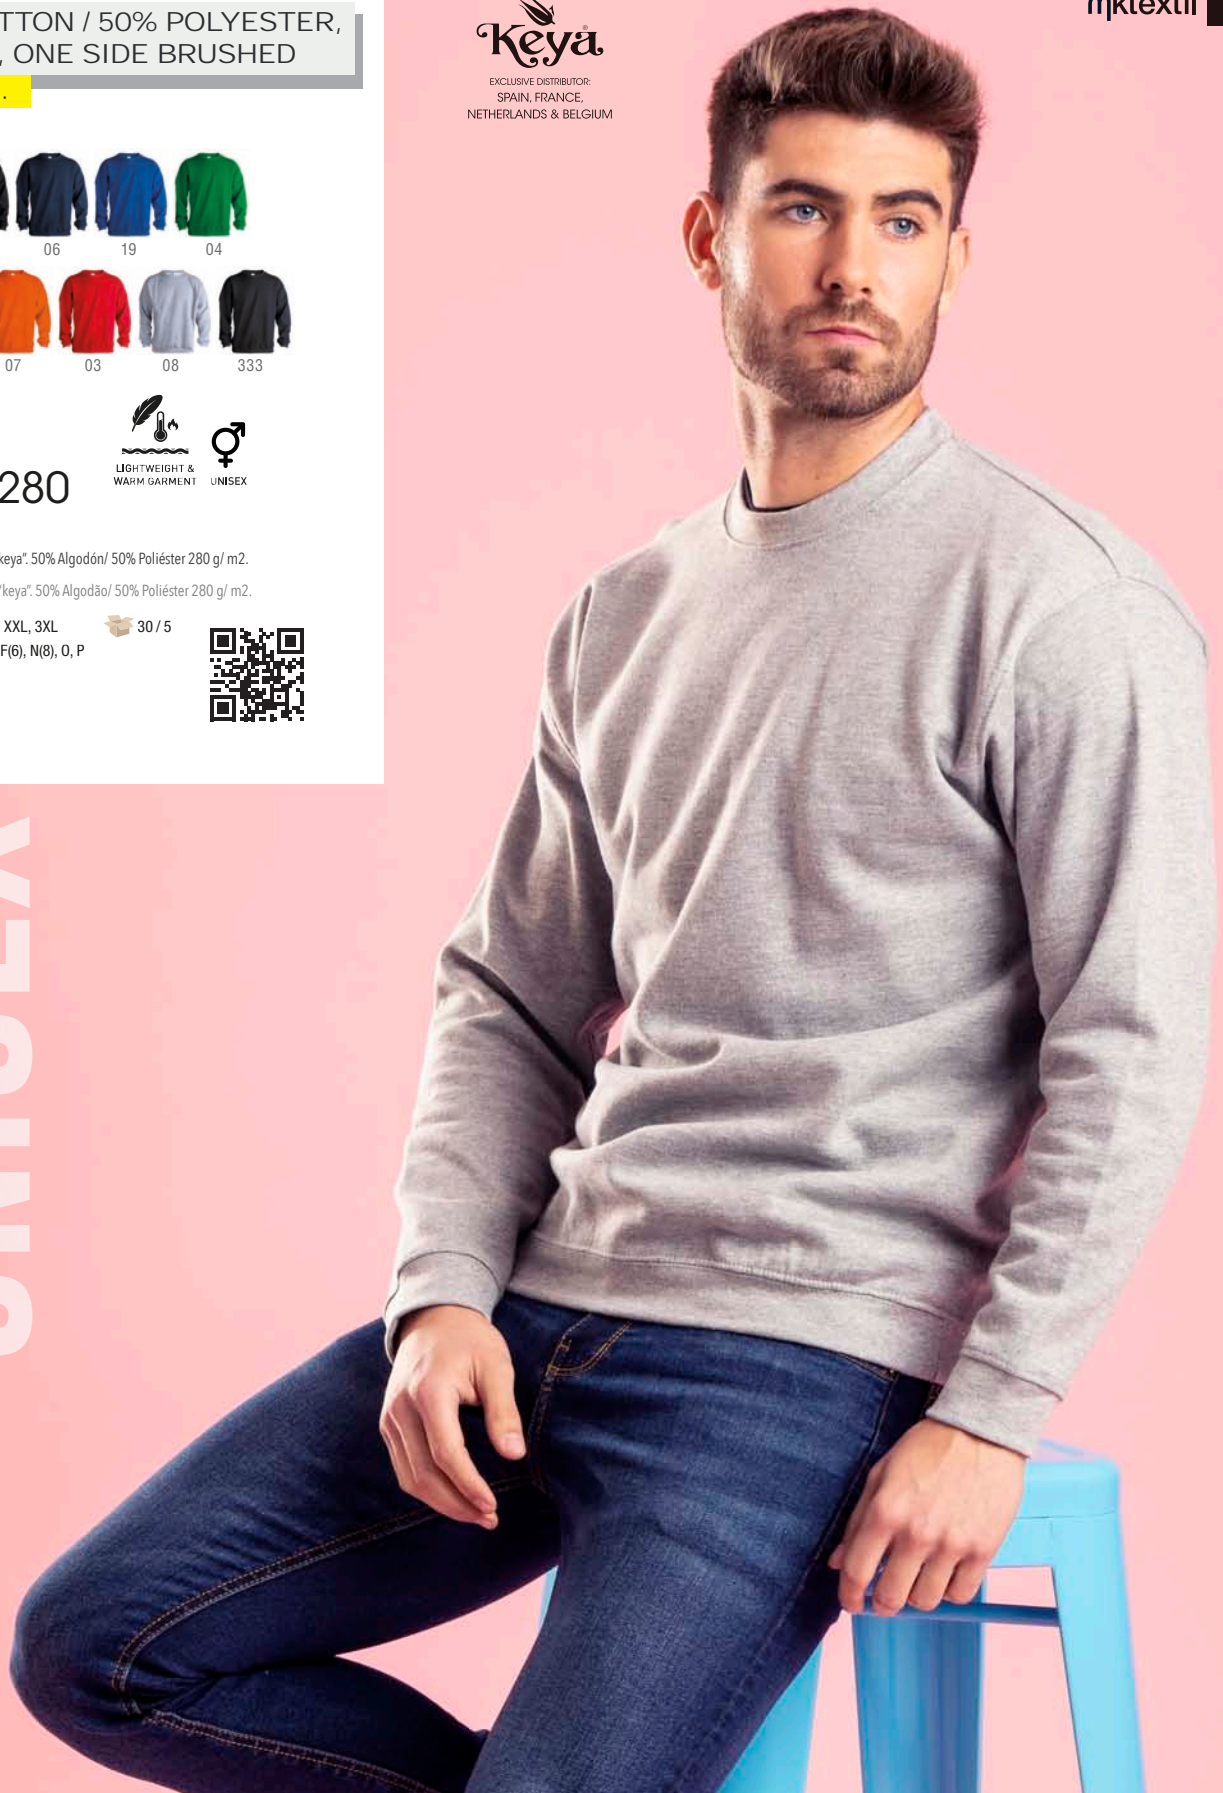

POLAR FLEECE

280 gsm.

makito  
TEXTILE

02

06

03

07

04