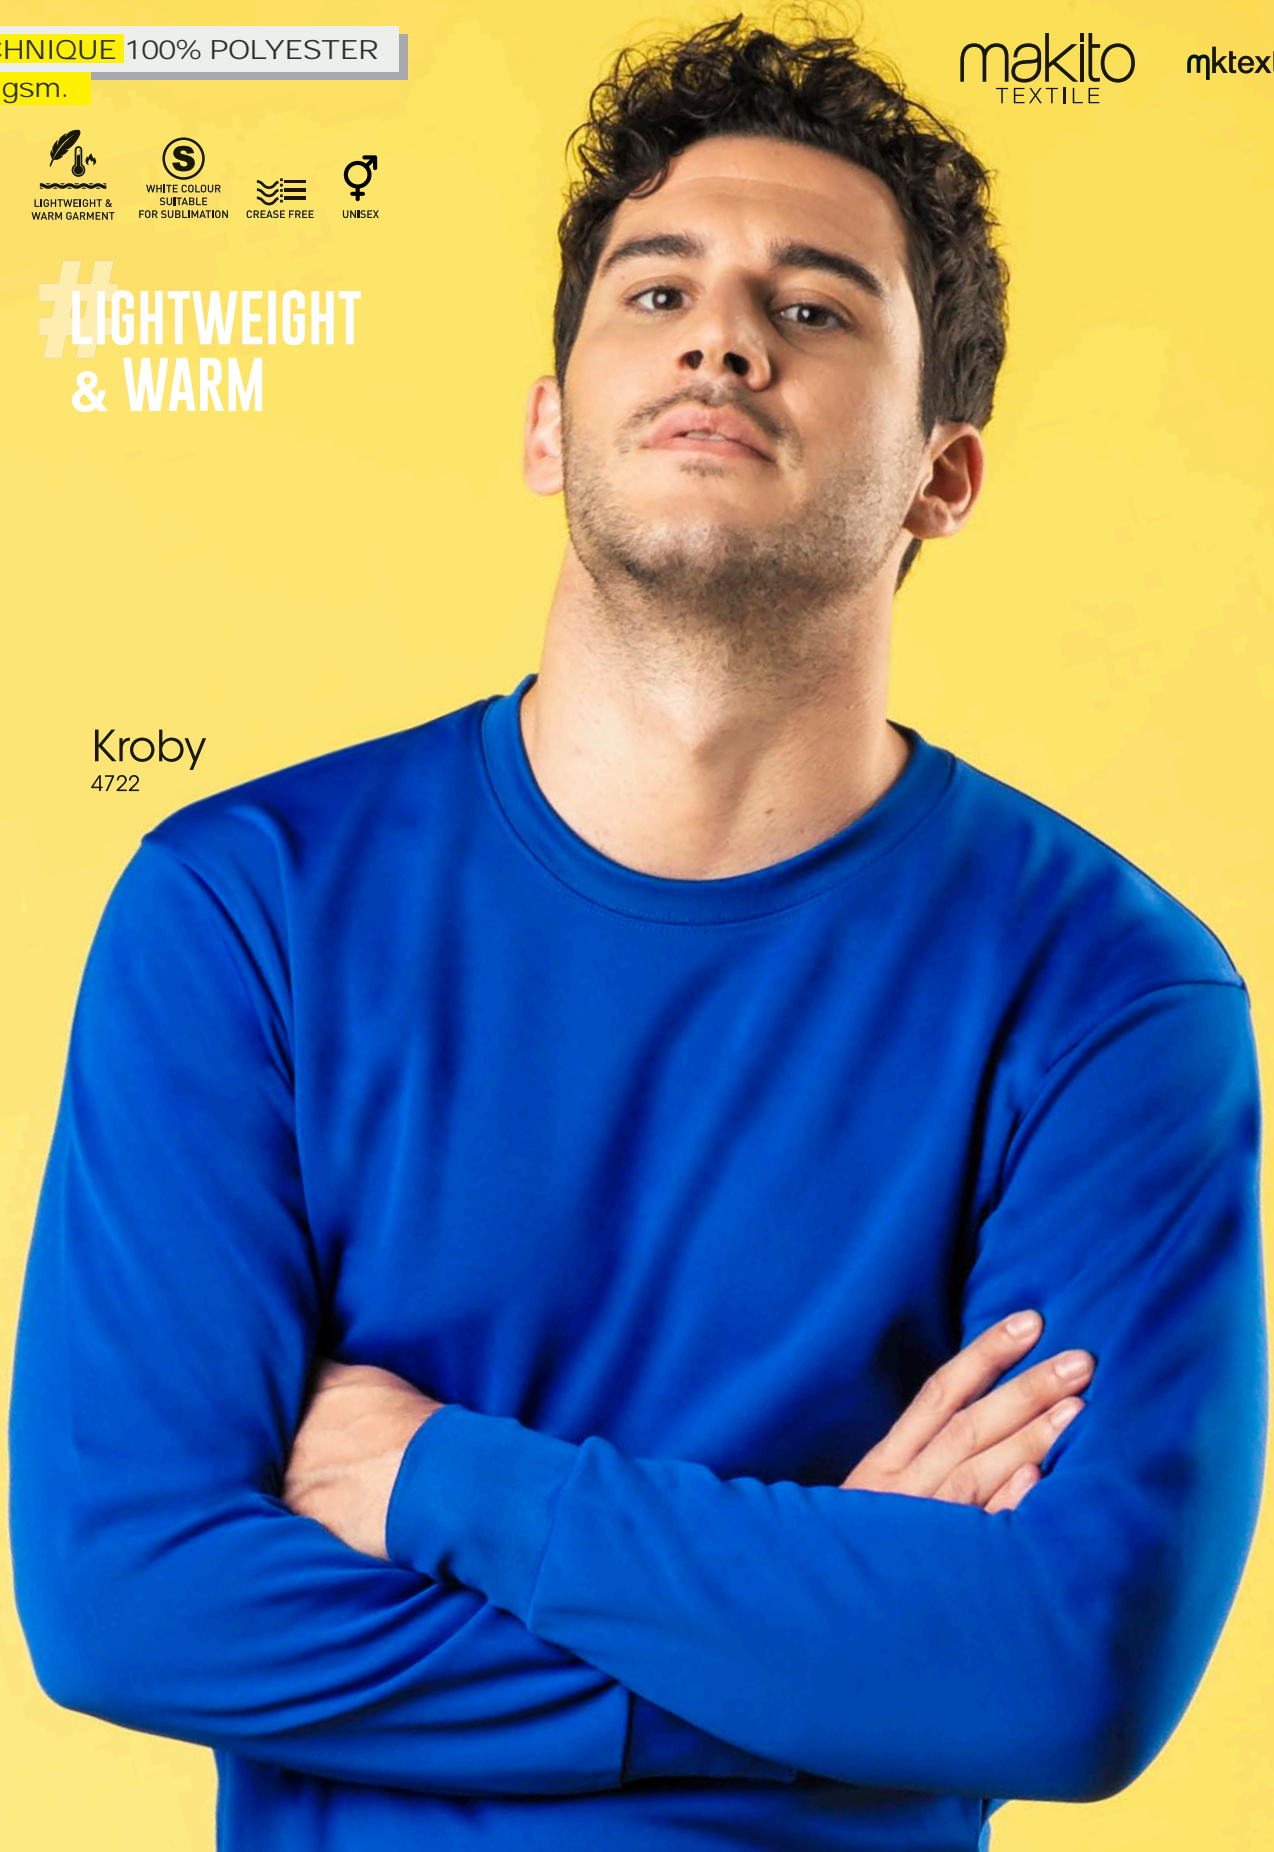

#LIGHTWEIGHT  
& WARM

Kroby  
4722

#LIGHTWEIGHT  
& WARM

LIGHTWEIGHT &  
WARM GARMENT

CREASE FREE

WHITE COLOUR  
SUITABLE  
FOR SUBLIMATION

UNISEX

Theon  
4770