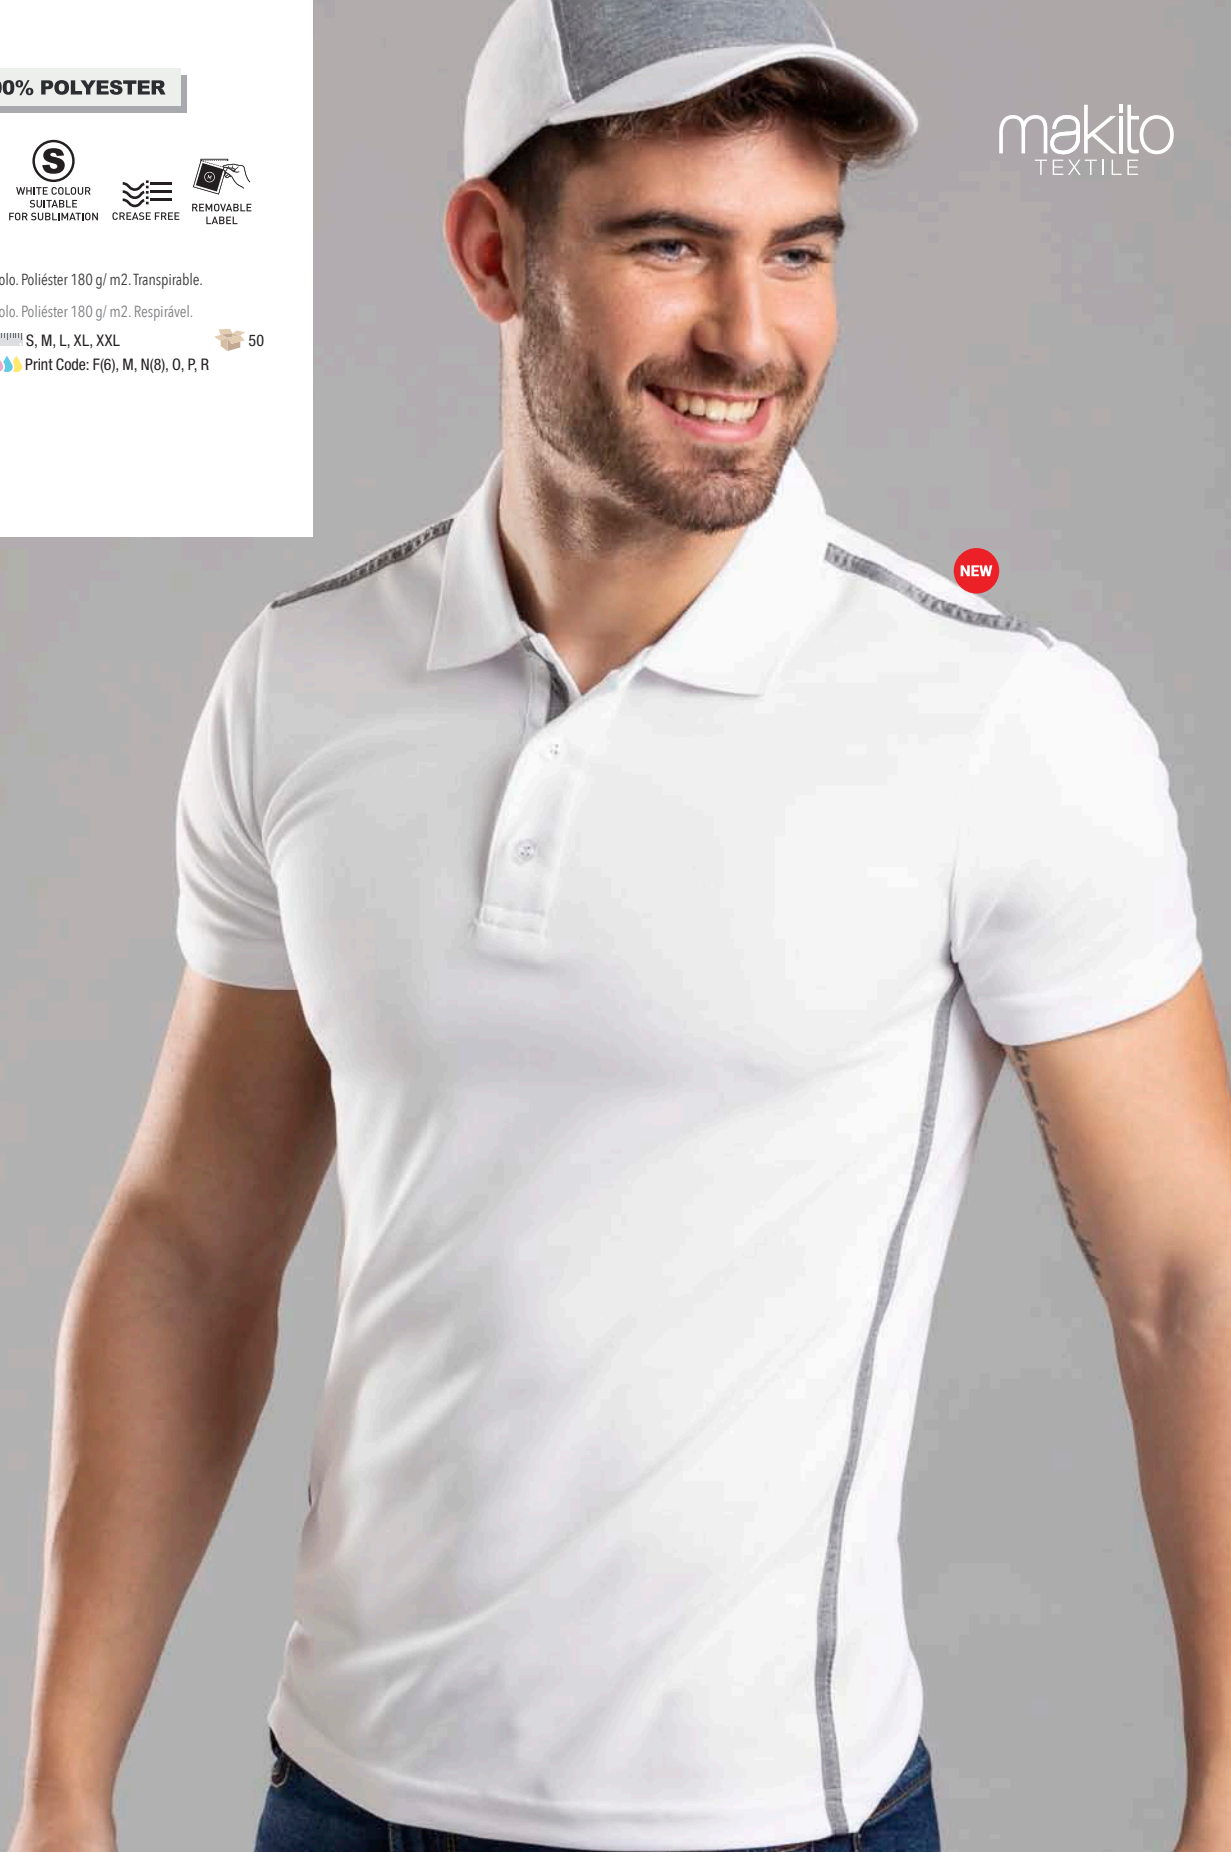

Polo. Poliéster 180 g/ m2. Transpirable.

Polo. Poliéster 180 g/ m2. Respirável.

S, M, L, XL, XXL

Print Code: F(6), M, N(8), O, P, R

50

makito  
TEXTILE

NEW

TECHNIQUE 100% POLYESTER