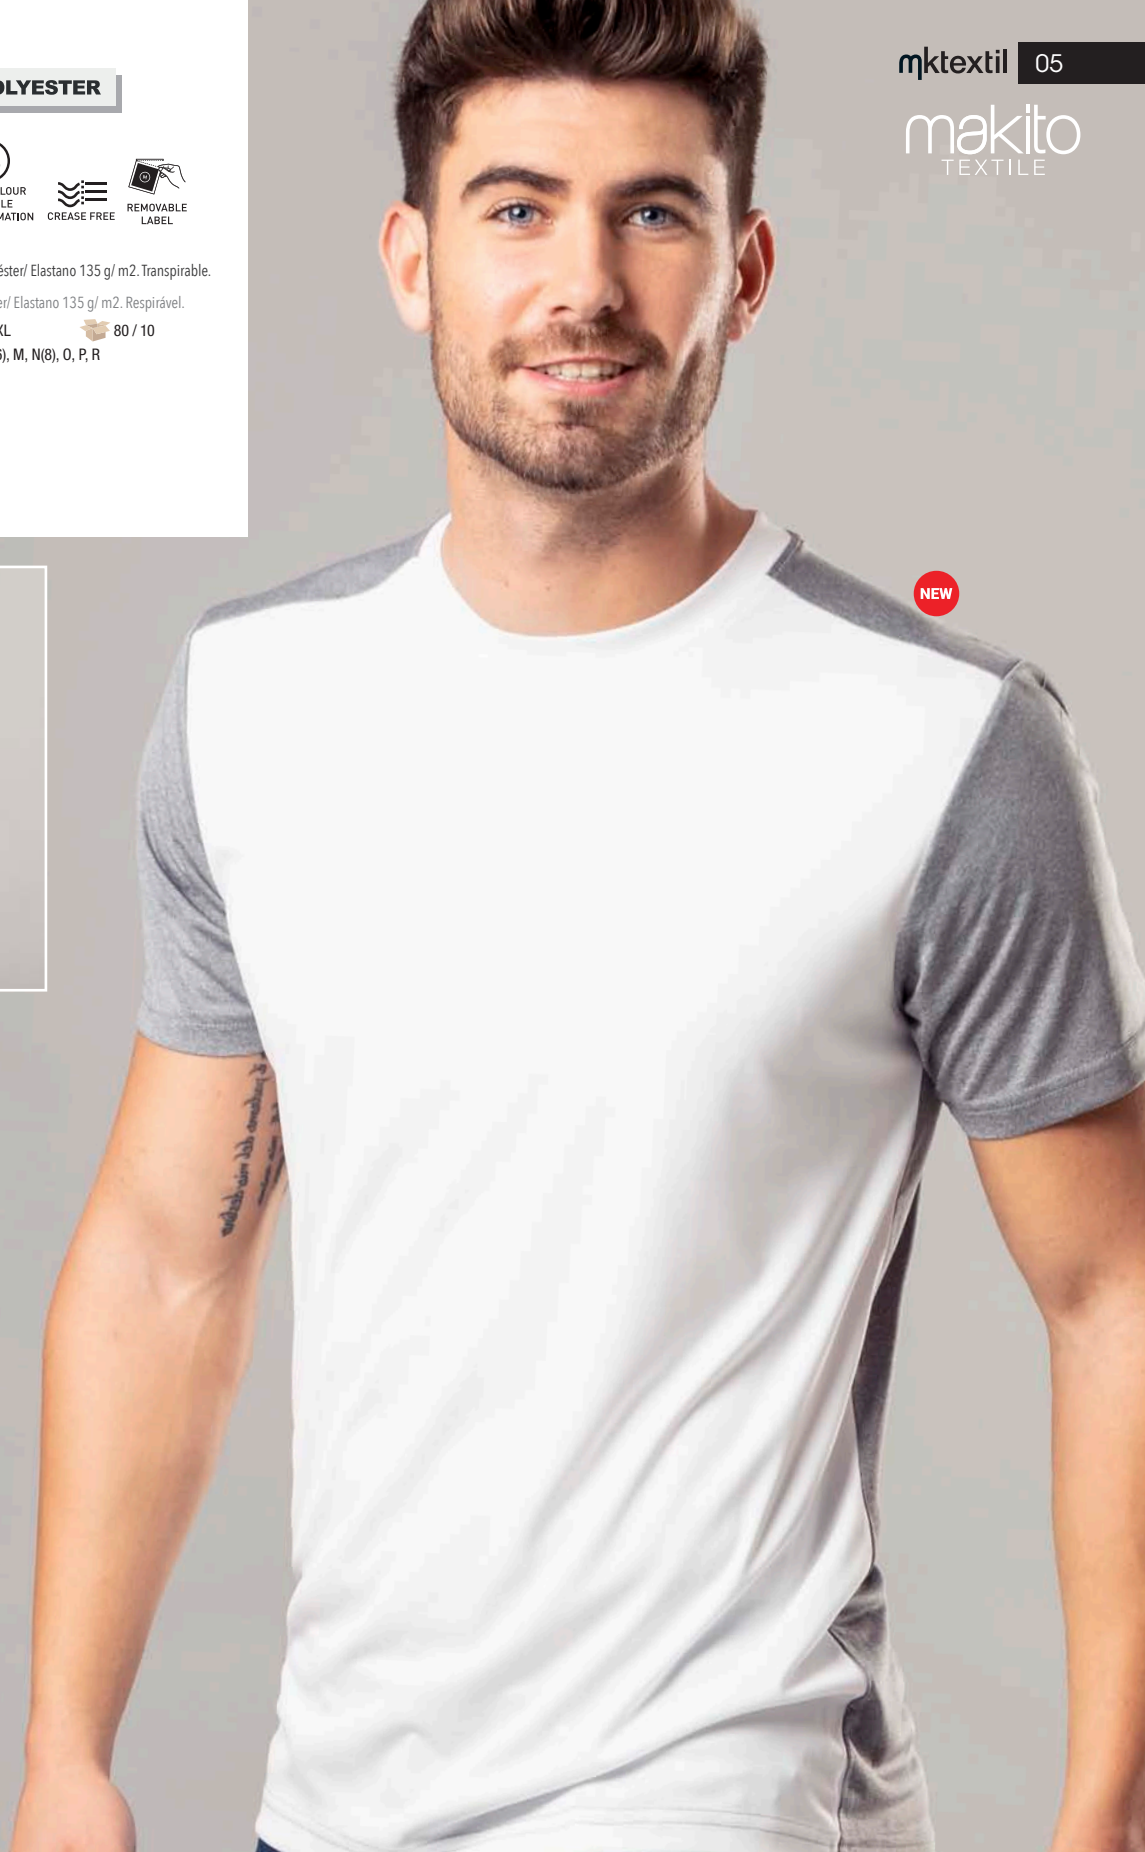

TECHNIQUE 100% POLYESTER

TECHNIQUE
FABRIC

BREATHABLE

ACTION DRY

WHITE COLOUR
SUITABLE
FOR SUBLIMATION

CREASE FREE

REMOVABLE
LABEL

Tecnic
Troser
6459

Camiseta Adulto. Poliéster/ Elastano 135 g/ m2. Transpirable.

T-Shirt Adulto. Poliéster/ Elastano 135 g/ m2. Respirável.

S, M, L, XL, XXL

80 / 10

Print Code: F(6), M, N(8), O, P, R

NEW