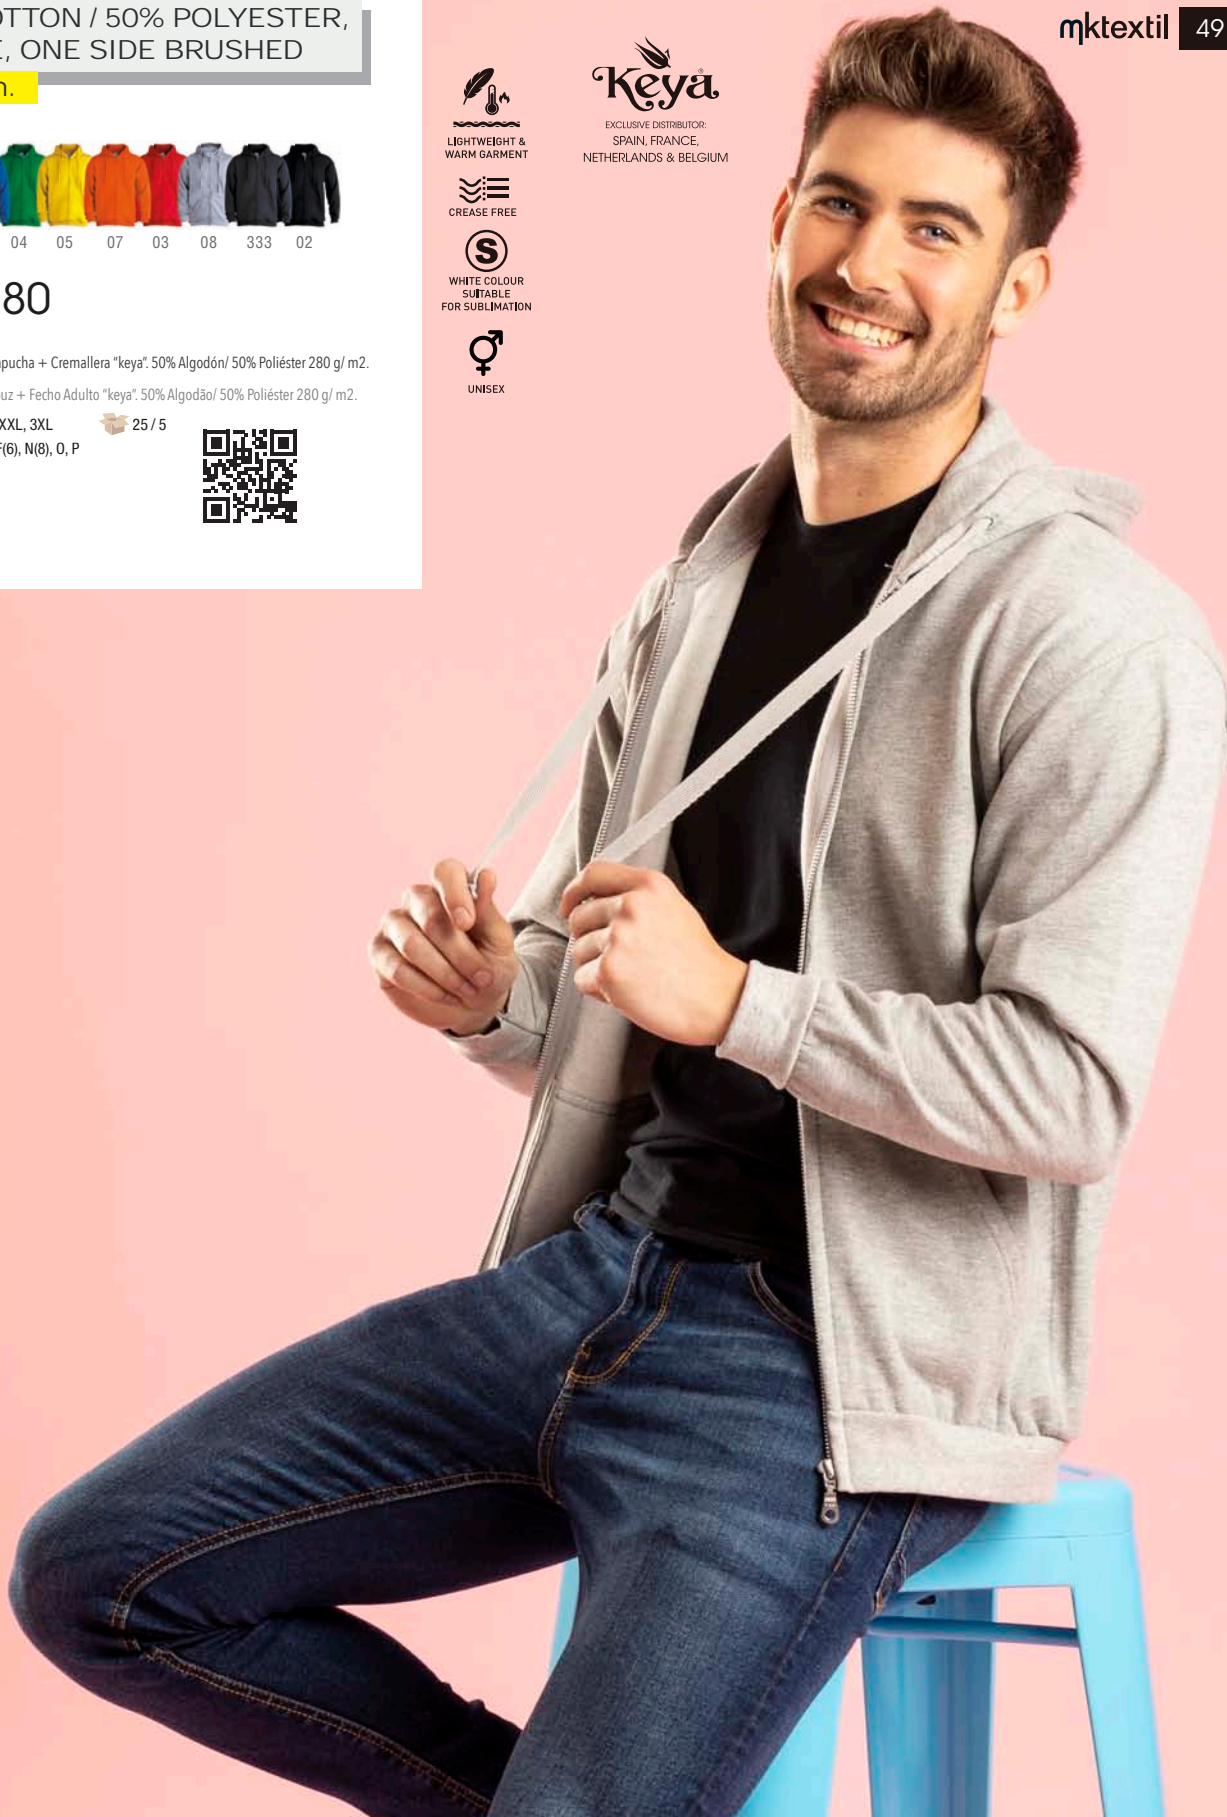

50% COTTON / 50% POLYESTER,
FLEECE, ONE SIDE BRUSHED

280 gsm.

06 19 04 05 07 03 08 333 02

SWZ280

5866

Sudadera Adulto Capucha + Cremallera "keya". 50% Algodón/ 50% Poliéster 280 g/ m2.

Sweatshirt com Capuz + Fecho Adulto "keya". 50% Algodão/ 50% Poliéster 280 g/ m2.

S, M, L, XL, XXL, 3XL 25 / 5

Print Code: F(6), N(8), O, P

LIGHTWEIGHT &
WARM GARMENT

CREASE FREE

WHITE COLOUR
SUITABLE
FOR SUBLIMATION

UNISEX

Keya

UNISEX