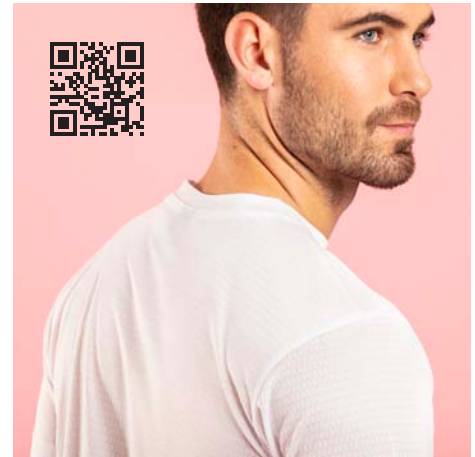

TECHNIQUE 100% POLYESTER POINTEL-HONEYCOMB FABRIC

135 gsm.

mktextil 13

makito
TEXTILE

#ACTION DRY

02

01

03

11

07

05

04

19

05F

07F

TECHNIQUE
FABRIC

BREATHABLE

ACTION DRY

COLOUR WHITE
VALID FOR
SUBLIMATION

CREASE FREE

Tecnic
Rox
5247

Camiseta Adulto. 100% Poliéster 135 g/ m2. Transpirable.

T-Shirt Adulto. 100% Poliéster 135 g/ m2. Respirável.

S, M, L, XL, XXL

80 / 10

Print Code: F(6), N(8), M, O, P, R